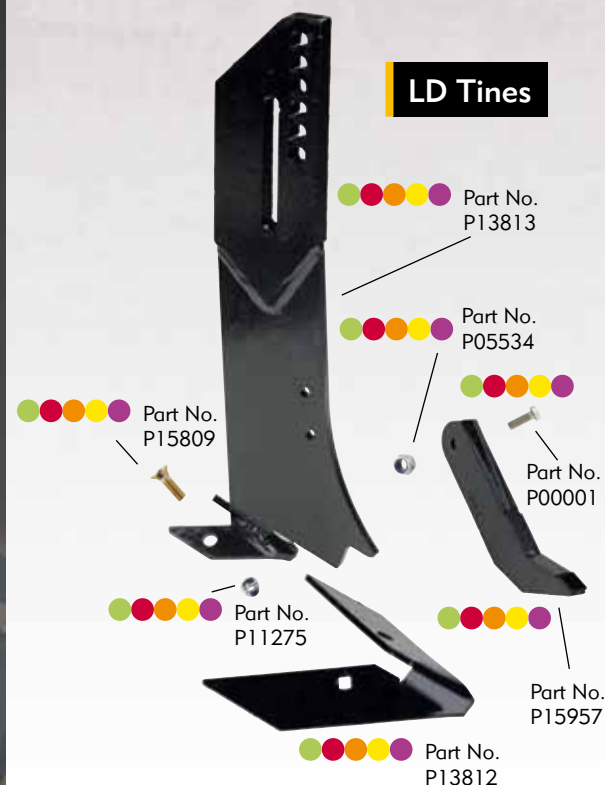

- Добре дошли в каталога за резервни части на Симба 2010, създаден да Ви улесни в бързото идентифициране на най-често износващите се части.
- Vítejte v katalogu rychle opotřebitelných dílů SIMBA pro rok 2010, který by Vám měl pomoci k rychlé identifikaci potřebných dílů.
- Velkommen til Simba's 2010 Speed Parts katalog, for hurtigere identifikation af fælles sliddele.
- Head kasutamist Simba 2010 aasta kiirkataloogi, et teha lihtsamaks enimõutud kuluosade leidmist
- Tervetuloa käyttämään Simba ; n 2010 – vuoden yleisimpien kulutusosien luetteloa
- Bienvenue au catalogue 2010 de Simba sur les 'Speed Parts' pour aider l'identification rapide de nos pièces d'usure.
- Willkommen zu Simbas 2010 Ersatzteilkatalog, der Ihnen das schnelle finden unserer meistverwendeten Ersatzteile ermöglicht.
- Üdvözljük a Simba 2010-es 'Speed Parts' katalógusában, melynek segítségével gyorsan és egyszerűen beazonosíthatja a gépeinken leggyakrabban használt kopóalkatrészeket.
- Laipni lūdzam SIMBAS 2010 Speed Parts katalogā, kas ļaus operatīvi atrast nepieciešamās rezerves daļas
- Sveiki atvykę į Simba 2010 m. „Speed Parts“ katalogą, kuriame greitai surasti reikalingas dylančias dalis.
- Bine ați venit la catalogul de piese de schimb rapid "Simba's 2010 Speed Parts", care vă facilitează identificarea rapidă a pieselor de uzură.
- Добро пожаловать в каталог Симбы Speed Parts 2010, где каждый сможет легко и быстро идентифицировать часто используемые запасные части техники Симба
- Dobrodošli u Simba `s 2010 Speed Parts catalogue, katalog koji Vam olaksava identifikaciju brzo-habajućih delova
- Vítajte v katalógu „Simba's 2010 Speed Parts“ pre rýchlejšiu identifikáciu bežných opotrebitelných súčiastok
- Välkommen till Simbas reservdelskatalog för 2010 som ska underlätta snabb identifiering av vårt gemensamma slitdelar
- Вас вітає каталог Симби Speed Parts 2010, де кожен зможе легко та швидко ідентифікувати найбільш вживані запасні частини техніки Симба.