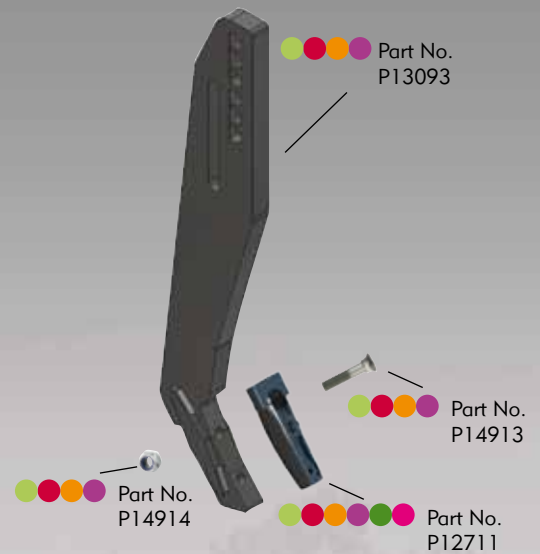

- Добре дошли в каталога за резервни части на Симба 2010, създаден да Ви улесни в бързото идентифициране на най-често износващите се части.
- Vítejte v katalogu rychle opotřebitelných dílů SIMBA pro rok 2010, který by Vám měl pomoci k rychlé identifikaci potřebných dílů.
- Velkommen til Simba's 2010 Speed Parts katalog, for hurtigere identifikation af fælles sliddele.
- Head kasutamist Simba 2010 aasta kiirkataloogi, et teha lihtsamaks enimõutud kuluosade leidmist
- Tervetuloa käyttämään Simba ; n 2010 – vuoden yleisimpien kulutusosien luetteloa
- Bienvenue au catalogue 2010 de Simba sur les 'Speed Parts' pour aider l'identification rapide de nos pièces d'usure.
- Willkommen zu Simbas 2010 Ersatzteilkatalog, der Ihnen das schnelle finden unserer meistverwendeten Ersatzteile ermöglicht.
- Üdvözljük a Simba 2010-es 'Speed Parts' katalógusában, melynek segítségével gyorsan és egyszerűen beazonosíthatja a gépeinken leggyakrabban használt kopóalkatrészeket.
- Laipni lūdzam SIMBAS 2010 Speed Parts katalogā, kas ļaus operatīvi atrast nepieciešamās rezerves daļas
- Sveiki atvykę į Simba 2010 m. „Speed Parts“ katalogą, kuriame greitai surasti reikalingas dylančias dalis.
- Bine ați venit la catalogul de piese de schimb rapid "Simba's 2010 Speed Parts", care vă facilitează identificarea rapidă a pieselor de uzură.
- Добро пожаловать в каталог Симбы Speed Parts 2010, где каждый сможет легко и быстро идентифицировать часто используемые запасные части техники Симба
- Dobrodošli u Simba `s 2010 Speed Parts catalogue, katalog koji Vam olaksava identifikaciju brzo-habajućih delova
- Vítajte v katalógu „Simba's 2010 Speed Parts“ pre rýchlejšiu identifikáciu bežných opotrebitelných súčiastok
- Välkommen till Simbas reservdelskatalog för 2010 som ska underlätta snabb identifiering av vårt gemensamma slitdelar
- Вас вітає каталог Симби Speed Parts 2010, де кожен зможе легко та швидко ідентифікувати найбільш вживані запасні частини техніки Симба.